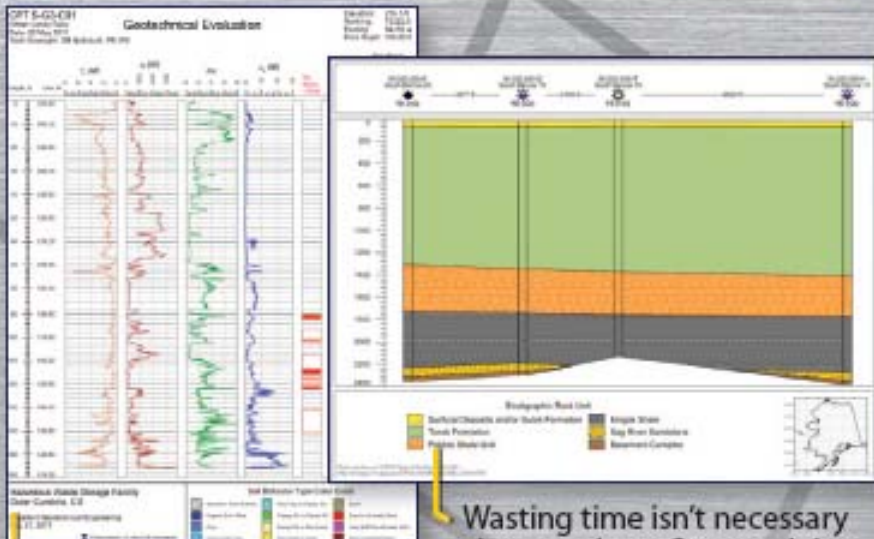

# Eliminate Subsurface Uncertainty

**Strater** provides the answers to all your subsurface questions. When viewed in **Strater**, your data becomes crystal clear and easy to understand. Your subsurface analysis skills will be sought after when you utilize **Strater's** unparalleled well log and borehole plotting tools. Set the bar at your next meeting with **Strater**.

Don't become complacent with poor quality. Step out of the Stone Age and use **Strater** to display elaborately detailed boreholes.

Work seamlessly with all your data to create informative borehole logs, cross sections, and location maps.

## Strater 3

Detail all your information in the header and footer, such as well number, driller, location, and drilling method.

Wasting time isn't necessary when you have **Strater** doing the work for you. Creating detailed cross sections from your well data is a snap.

Communicate all your information in one view using several different log types for a comprehensive report that is sure to make an impression.