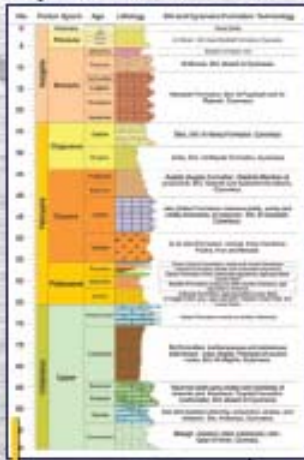

# Eliminate Subsurface Uncertainty

**Strater** provides the answers to all your subsurface questions. When viewed in **Strater**, your data becomes crystal clear and easy to understand. Your subsurface analysis skills will be sought after when you utilize **Strater's** unparalleled well log and borehole plotting tools. Set the bar at your next meeting with **Strater**.

Don't become complacent with poor quality. Step out of the Stone Age and use **Strater** to display elaborately detailed boreholes.

Work seamlessly with all your data to create informative borehole logs, cross sections, and location maps.

## Strater 3

Detail all your information in the header and footer, such as well number, driller, location, and drilling method.

Wasting time isn't necessary when you have **Strater** doing the work for you. Creating detailed cross sections from your well data is a snap.

Communicate all your information in one view using several different log types for a comprehensive report that is sure to make an impression.