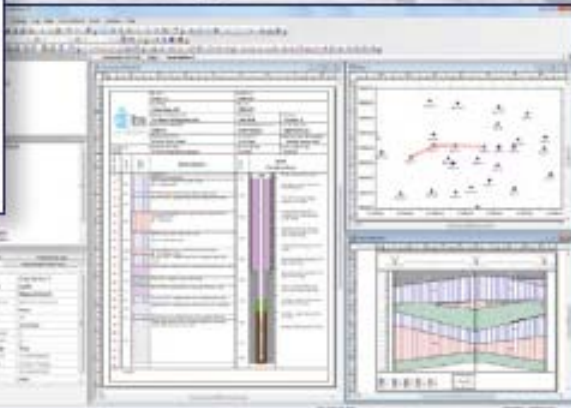

# Eliminate Subsurface Uncertainty

**Strater** provides the answers to all your subsurface questions. When viewed in **Strater**, your data becomes crystal clear and easy to understand. Your subsurface analysis skills will be sought after when you utilize **Strater's** unparalleled well log and borehole plotting tools. Set the bar at your next meeting with **Strater**.

Don't become complacent with poor quality. Step out of the Stone Age and use **Strater** to display elaborately detailed boreholes.

Work seamlessly with all your data to create informative borehole logs, cross sections, and location maps.

## Strater 3

Detail all your information in the header and footer, such as well number, driller, location, and drilling method.

Wasting time isn't necessary when you have **Strater** doing the work for you. Creating detailed cross sections from your well data is a snap.

Communicate all your information in one view using several different log types for a comprehensive report that is sure to make an impression.