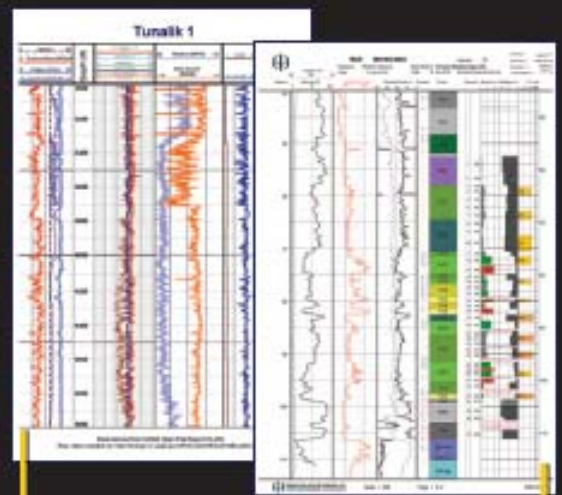

Don't become complacent with poor quality. Step out of the Stone Age and use **Strater** to display elaborately detailed boreholes.

Work seamlessly with all your data to create informative borehole logs, cross sections, and location maps.

## Strater 3

Detail all your information in the header and footer, such as well number, driller, location, and drilling method.

Wasting time isn't necessary when you have **Strater** doing the work for you. Creating detailed cross sections from your well data is a snap.

# Strater 3

Order online at [www.GoldenSoftware.com](http://www.GoldenSoftware.com)

Display all of your geophysical data using **Strater**. Simply import your LAS files and use curves to display caliper, gamma ray, RHOB, NPHI, sonic, and other point data.

Communicate all your information in one view using several different log types for a comprehensive report that is sure to make an impression.